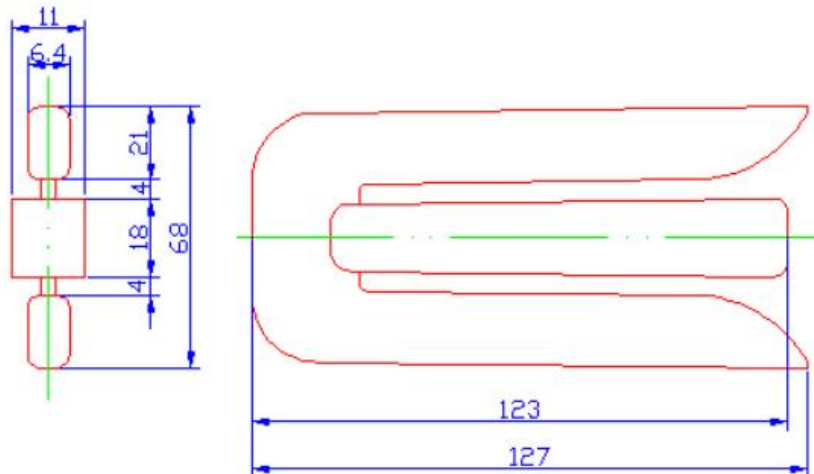

Branch off Clip

Model: BOC

Descriptions:

The product's color is orange usually. It is casted by aluminum alloy which resists to high temperature, and coating by high temperature adhesive, molding by EVA or PA hot melting adhesive.

Dimensions(mm)

There are four types: Small, Medium, Large and Extra Large, dimensions are as below:
Small

Branch of clip small KIT

Medium

Branch of clip medium Kit

Large

Branch of clip Large Kit

Extra Large