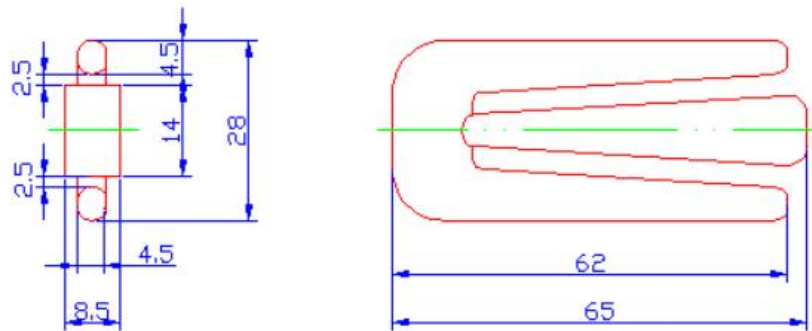

Branch off Clip

Model: BOC

Descriptions:

The product's color is orange usually. It is casted by aluminum alloy which resists to high temperature, and coating by high temperature adhesive, molding by EVA or PA hot melting adhesive.

Dimensions(mm)

There are four types: Small, Medium, Large and Extra Large, dimensions are as below:
Small

Branch of clip small KIT

Medium

Branch of clip medium Kit

Large

Branch of clip Large Kit

Extra Large