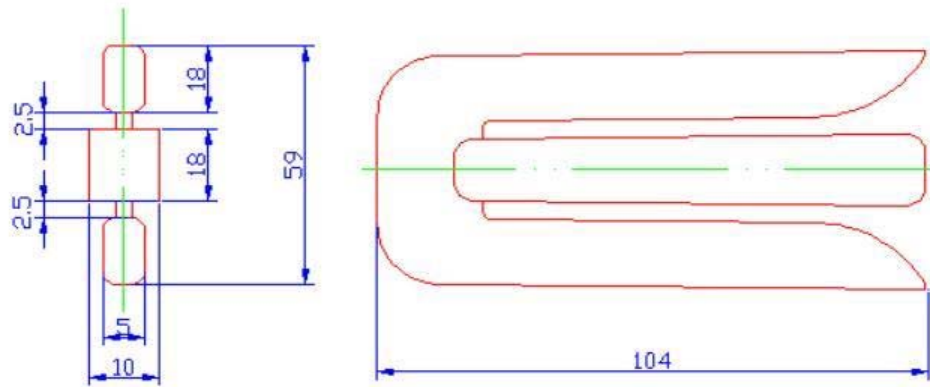

Branch off Clip

Model: BOC

Descriptions:

The product's color is orange usually. It is casted by aluminum alloy which resists to high temperature, and coating by high temperature adhesive, molding by EVA or PA hot melting adhesive.

Dimensions(mm)

There are four types: Small, Medium, Large and Extra Large, dimensions are as below:
Small

Branch of clip small KIT

Medium

Branch of clip medium Kit

Large

Branch of clip Large Kit

Extra Large