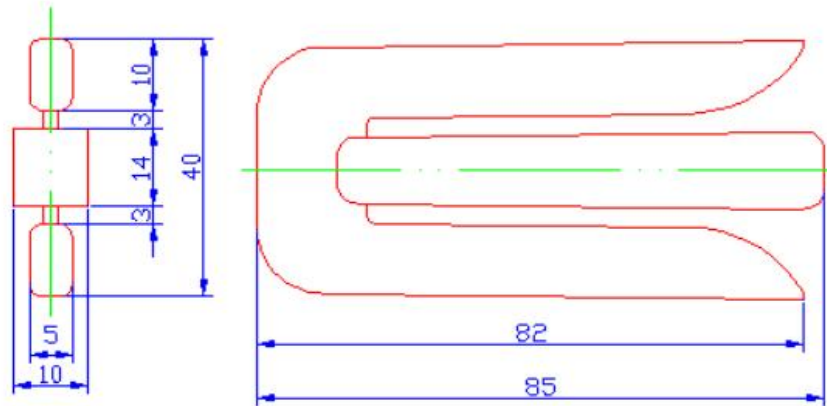

Branch off Clip

Model: BOC

Descriptions:

The product's color is orange usually. It is casted by aluminum alloy which resists to high temperature, and coating by high temperature adhesive, molding by EVA or PA hot melting adhesive.

Dimensions(mm)

There are four types: Small, Medium, Large and Extra Large, dimensions are as below:
Small

Branch of clip small KIT

Medium

Branch of clip medium Kit

Large

Branch of clip Large Kit

Extra Large